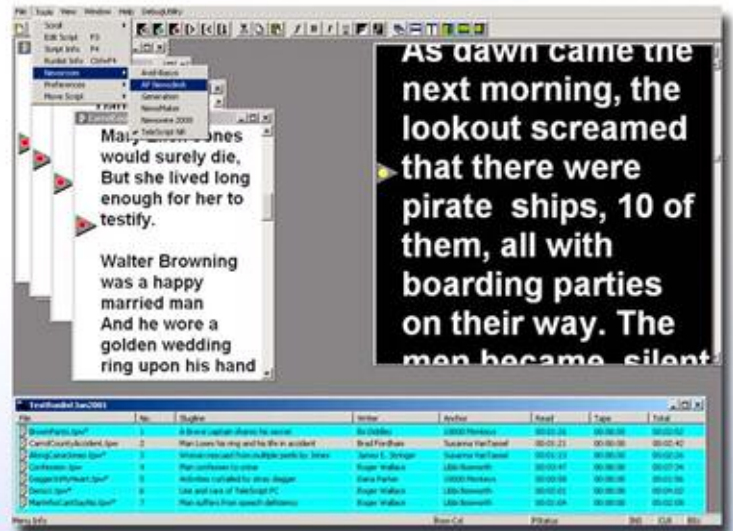

Our Prompting Software

TeleScriptAV™ is Telescript's newest prompting software that opens the door to the world of International prompting. Full Unicode compliance means you can prompt in all world languages (international character sets), and localised versions are available in a number of these languages - so menus, dialogs and help files are in your native tongue. Scrolling can be controlled directly with your mouse or trackball, or externally with Telescript's 10-button serial hand control.

TeleScriptAV works with industry standard hardware and no special proprietary cards are required. For corporate video, staging events, field production, or academic use, TeleScriptAV is the most cost-effective, portable and flexible software package for your teleprompting needs.

Features

- 10 Minute Learning Curve
- Uses RTF File Format
- Familiar and Efficient User Interface
- Full Screen, Point and Click Editing
- Full Rich Text Formatting
- Unique Text Zooming
- Variable Font Size, Colour & Style
- Bookmarks, Find and Replace, Spell Check
- Cut, Copy, Paste

Languages

- Prompt in All International Character Sets
- Fully Unicode compliant in Windows 2000/XP
- Versions available in localised languages

TeleScriptPRO™

TeleScriptPRO™ is Telescript's answer for the hi-tech professional prompting environments that demand mission critical reliability. The only professional prompting program specifically built for Windows 2000/XP. TeleScriptPRO combines an intuitive, easy to use interface with the advanced run order list management and edit-while-prompt features required in the most demanding situations. Full Unicode compliance for all languages (international character sets), and smooth scrolling with Telescript's 10-button serial hand control are standard.

TeleScriptPRO works with industry standard hardware and no special proprietary cards are required. So, if you are involved in live television, corporate staging events or video production, then this is the easy, professional and reliable solution for your teleprompting needs.

Features

- Robust feature set
- Uses RTF and TPW File Format
- Familiar and Efficient User Interface
- Full Screen, Point and Click Editing
- Full Rich Text formatting
- Unique Text Zooming
- Variable Font Size, Colour & Style
- Bookmarks, Find and Replace, Spell Check, Cut, Copy, Paste
- Extensive File & Run order list Management
- Custom screen layout
- 2 screen (prompt while edit) setup available Languages
- Prompt in all International Character Sets
- Fully Unicode compliant

TeleScript Pro-News™ includes a MOS interface for Electronic Newsrooms such as Associated Press (ENPS), Dalet -a.n.n. and Octopus systems.