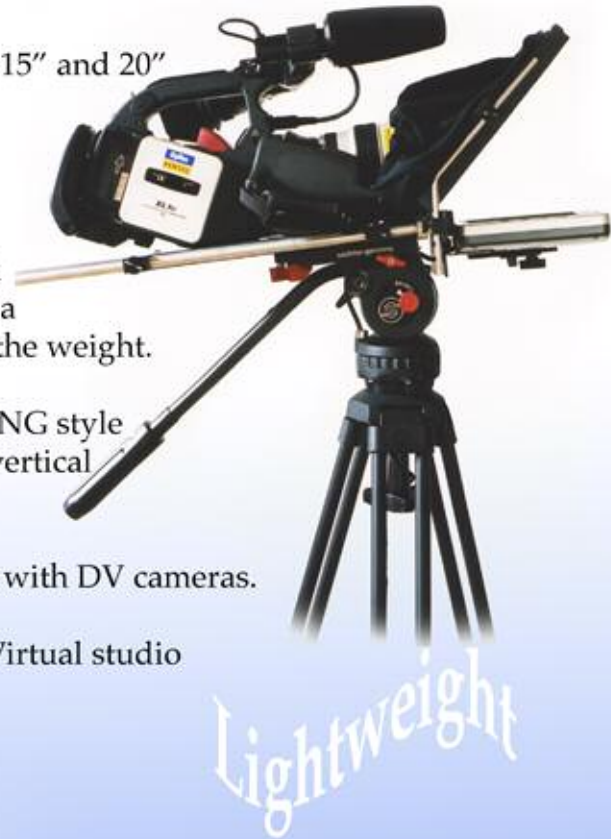

A choice of Telescript's on camera range is available in 8" - 13" - 15" and 20" (20, 33, 38 and 51cm) screen sizes.

Model: TSP- 8" Colour TFT On Camera Prompter

This very light weight portable prompter has a collapsible cloth hood for through the lens prompting and comes complete with a unique ultra lightweight Nylon mounting plate, thus reducing the weight.

The system weighs in at 4lb (2kg) and is ideal for use with an ENG style pan and tilt head / Tripod. Complete flexibility allows for both vertical and horizontal direction movement plus counterbalancing.

A 3" (75mm) camera riser mounting bracket is included for use with DV cameras.

Further options for above the lens mount for direct reading or Virtual studio requirement are also available for the TSB8.

TECHNICAL SPECIFICATIONS:

Monitor Weight: 0.6lb (600g)

Monitor dimensions: 8 1/4" x 6 1/4" x 1 1/4" (209 x 159 x 32mm)

System Weight: 4lb (1.9kg)

Display size: 8" (20cm) TFT LCD

Input signal: PAL & NTSC (Auto switching)